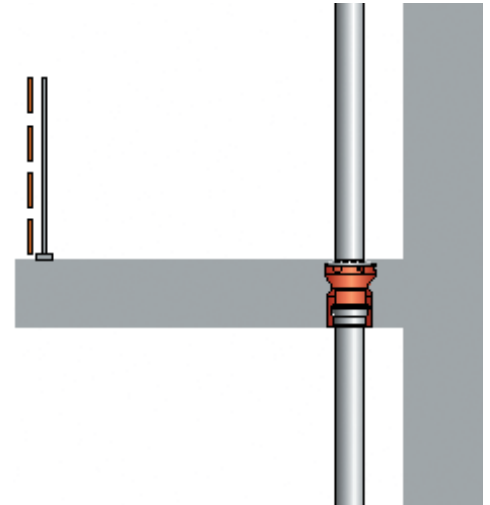

Specification sheet LX 990

Balcony drainage system Series I, IK, G, GF, GS, for balcony floors

Main drainage

Gravity flow

Silent

Discharge rate:	1,09 l/s
Water height:	35 mm
Roof penetration:	95 - 350 mm
Diameter:	DN 50
LX-Number:	LX 990
Weir height:	-
Drain:	ventilated
Downpipe:	ventilated
Downpipe height:	-
Drainage:	-
Flange form:	-

LX 990 Piece list

1 x Art.-No. choose drain on page two!

- 1 X Art.-No. 16193.050X, Ring strainer for balcony floors
- 1 x Art.-No. 01005.050X, LORO-X Pipe with one socket
- 1 x Art.-No. 00911.050X, LORO-X Sealing elements

1 x Art.-No. 00986.000X, LORO-X Lubricant

hQ - Head-Discharge curve

Systempower

CAD

Systemshape

Water height	mm	5	10	15	20	25	30	35	40	45	50	55	60	65	70	75	80
Discharge	l/sec	-	0,55	0,72	0,85	0,95	1,03	1,09	1,13	1,17	1,2	-	-	-	-	-	-
Silent																	