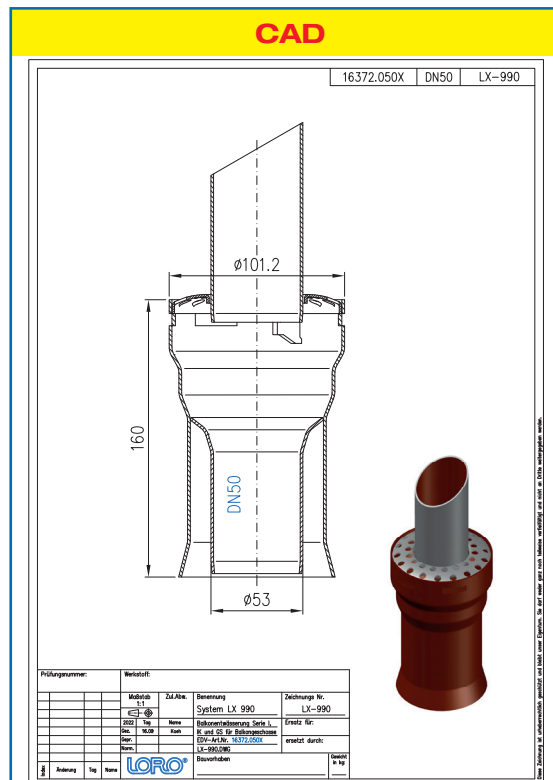

Specification sheet LX 990

Balcony drainage system Series I, IK, G, GF, GS, for balcony floors

Main drainage

Gravity flow

Silent

Discharge rate:	1,09 l/s
Water height:	35 mm
Roof penetration:	95 - 350 mm
Diameter:	DN 50
LX-Number:	LX 990
Weir height:	-
Drain:	ventilated
Downpipe:	ventilated
Downpipe height:	-
Drainage:	-
Flange form:	-

LX 990 Piece list

1 x Art.-No. choose drain on page two!

- 1 X Art.-No. 16193.050X, Ring strainer for balcony floors
- 1 x Art.-No. 01005.050X, LORO-X Pipe with one socket
- 1 x Art.-No. 00911.050X, LORO-X Sealing elements

1 x Art.-No. 00986.000X, LORO-X Lubricant

hQ - Head-Discharge curve

Systempower

CAD

Systemshape

Water height	mm	5	10	15	20	25	30	35	40	45	50	55	60	65	70	75	80
Discharge	l/sec	-	0,55	0,72	0,85	0,95	1,03	1,09	1,13	1,17	1,2	-	-	-	-	-	-
Silent																	

LORO-Balcony drainage, Series I, IK, G, GF und GS

DN 50

with ring strainer for balcony floors

LX990-12X

with dome,
Series I
Drain Art.-No.
for plate thickness from:

95 mm: No. 16375.050X
120 mm: No. 16370.050X
140 mm: No. 16371.050X
160 mm: No. 16372.050X
180 mm: No. 16373.050X
200 mm: No. 16374.050X
220 mm: No. 16376.050X