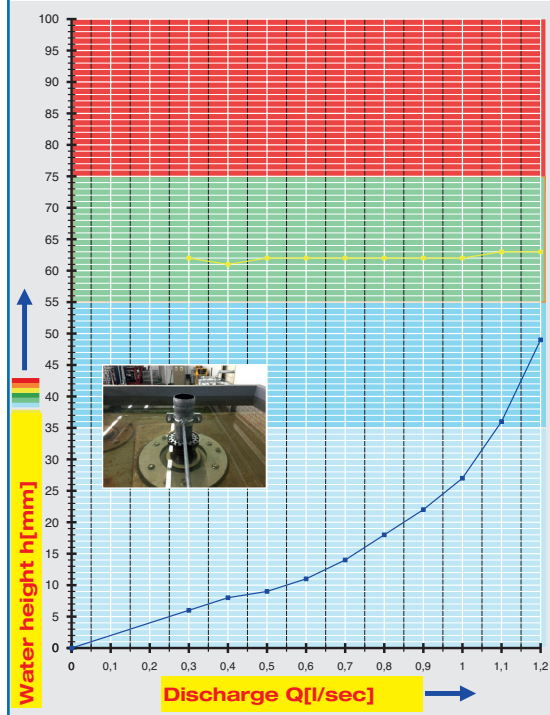

Specification sheet LX 990

Balcony drainage system Series I, IK, G, GF, GS, for balcony floors

Main drainage

Gravity flow

Silent

Discharge rate:	1,09 l/s
Water height:	35 mm
Roof penetration:	95 - 350 mm
Diameter:	DN 50
LX-Number:	LX 990
Weir height:	-
Drain:	ventilated
Downpipe:	ventilated
Downpipe height:	-
Drainage:	-
Flange form:	-

1 x Art.-No. 00986.000X, LORO-X Lubricant

hQ - Head-Discharge curve

Systempower

CAD

Systemshape

Water height	mm	5	10	15	20	25	30	35	40	45	50	55	60	65	70	75	80
Discharge	l/sec	-	0,55	0,72	0,85	0,95	1,03	1,09	1,13	1,17	1,2	-	-	-	-	-	-
Silent																	